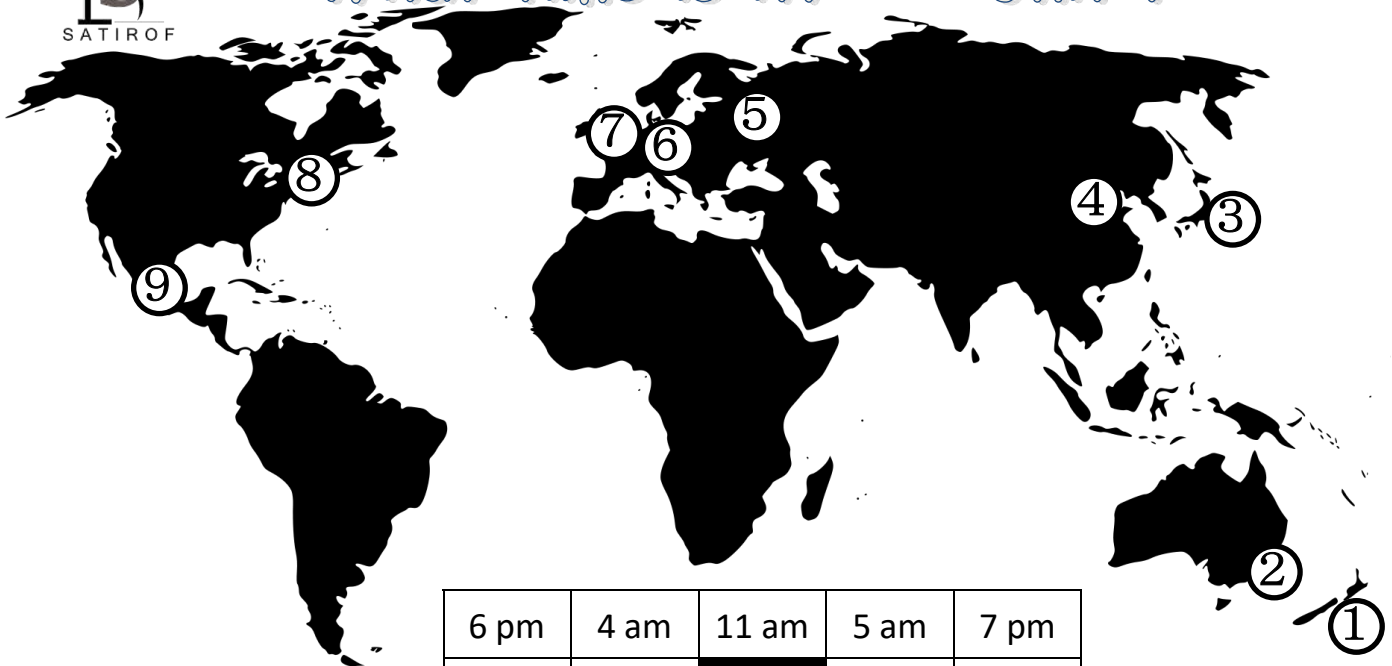

# What time is it? - Unit 7

6 pm	4 am	11 am	5 am	7 pm
9 pm	<del>11 pm</del>		1 pm	10 am

① Auckland, New Zealand  
Which sport is more popular?  
soccer or rugby  
What time is it?

② Sydney, Australia  
Which sport is more popular?  
basketball or cricket  
What time is it?

③ Tokyo, Japan  
Which sport is more popular?  
baseball or rugby  
What time is it?

④ Beijing, China  
Which sport is more popular?  
table tennis or surfing  
What time is it?

⑤ Moscow, Russia  
Which sport is more popular?  
volleyball or tennis  
What time is it?

⑥ Berlin, Germany  
Which sport is more popular?  
tennis or handball  
What time is it?

⑦ London, United Kingdom  
Which sport is more popular?  
soccer or tennis  
What time is it?

⑧ Washington DC, America  
Which sport is more popular?  
tennis or baseball  
What time is it?

⑨ Mexico City, Mexico  
Which sport is more popular?  
basketball or soccer  
What time is it?